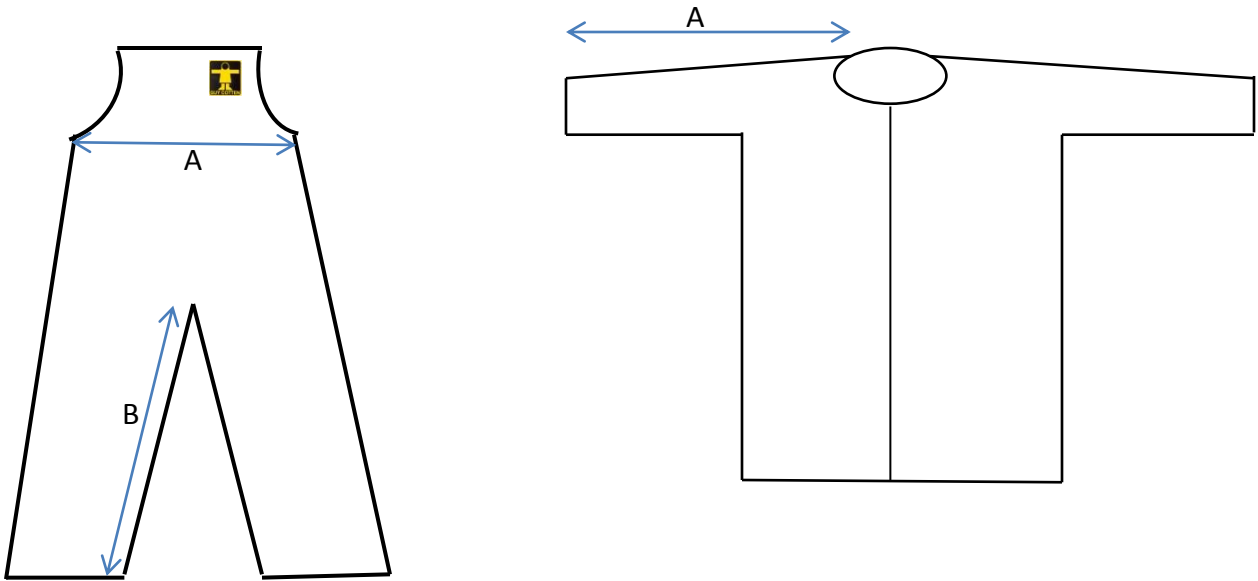

## Measurements for bib trousers & jackets

### Measurements for bib trousers

SIZE	XTR, ROC		CHF/SHA/PAB(**)		ROCK, Tall(*)	
	A(*)	B	A	B	A	B
XS	18 1/2"	24"	19"	25"		
S	19 1/2"	24"	21"	25"		
M	21 1/2"	25 1/2"	24"	26 1/2"	21 1/2"	31"
L	23 1/2"	26 1/2"	25"	27"	23 1/2"	32"
XL	25 1/2"	27 1/2"	26"	29"	25 1/2"	33"
XXL	27 1/2"	28"	30"	30"		

(\*) + 3" when elastic side adjustment fully extended

(\*\*) +3" when side adjustment is unsnapped

### Measurements for Jackets

SIZE	MUS/BER/PAJ	VXT	VIS
	A	A	A
XS	29"	31"	
S	30"	32"	28"
M	31"	33"	29"
L	32"	34"	30 1/2"
XL	33"	35"	31 1/2"
XXL	34"	37"	32"
XXXL	35"		